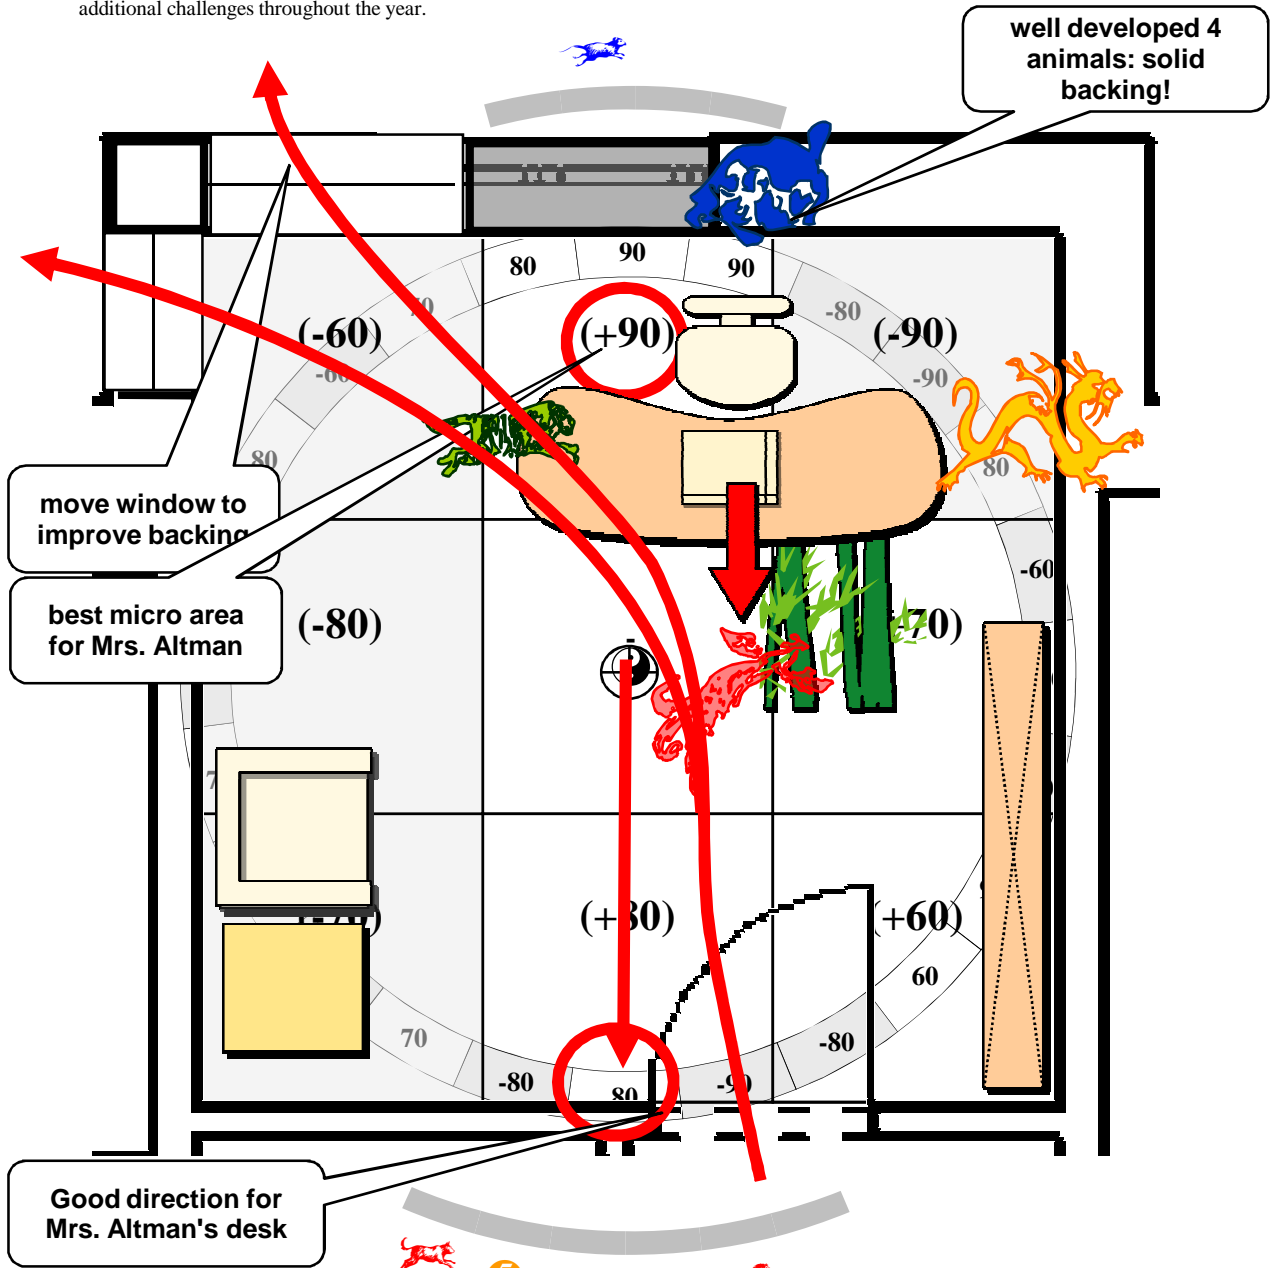

The conflict star or Year breaker is the animal position opposite from Jupiter. The South, in the year 2008, is a problematic area for continuous occupation and construction.

The Rat, the governing animal of the year 2008, is also known as Grand Duke Jupiter. According to legend he is very ugly and punishes direct eye contact. The unfavorable energy from the direction North, $345^\circ - 15^\circ$, should be avoided by turning one's front out of this direction.