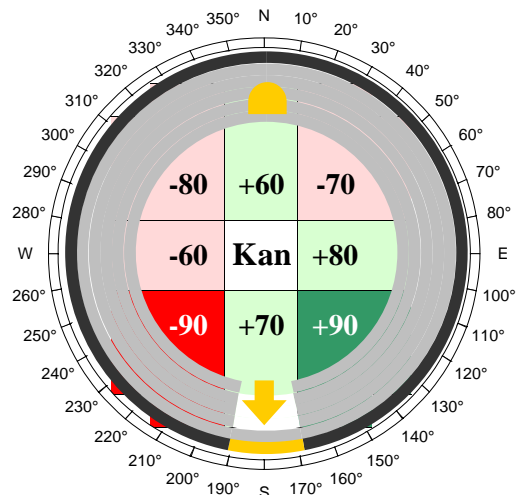

25.08.2008

Entry of House and Personal Data

Door direction for Bazhai System 180°

According to the Bazhai System - also known as the East / West Group System - the compass direction of the front door determines the constant energy qualities of the eight 45° sectors or trigrams. With the input direction of 180°, the house has its sitting position in the North sector. It belongs to the trigram Kan - 1 and is part of the East - Group. The trigrams show the internal energy potential of the various parts of the house. The more accurate direction, according to the 24 mountains, is situated in the sector of Wu, S2 172,5°-187,5°. The floor plan is displayed with 0° - North pointing to the top of the page.

Compass direction of house plan on top 0°

Consultation of: Altman Family

Kan - 1 East - Group

Facing for Flying Stars 180°

Birth year of the house: 2006

Use of replacement Stars no replacement

The Xuan Kong Fei Xing System - also known as Flying Stars - represents the time dimension of the Feng Shui. The facing is determined mainly by those factors of the environment which favor the incoming Qi. The measured direction of 180° belongs to the 15° sector Wu, S2 172,5°-187,5°. The "birth year" of the house is 2006; it belongs to the 8th 20-year circle; This determines the number 8 in the center of the grid. The energy potential for a house of the period 8 in the current period 8 is the highest. The flying stars of this direction are calculated without replacement stars.