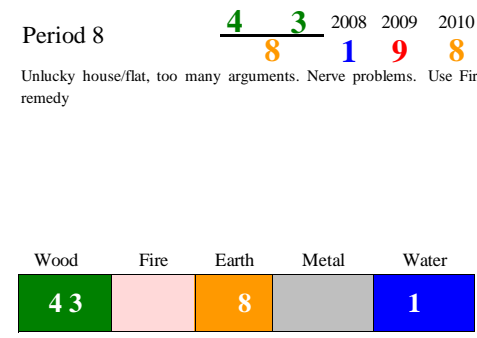

Tai Ch'i - 5 Center Earth

Star elements of period 8 and of year 2008