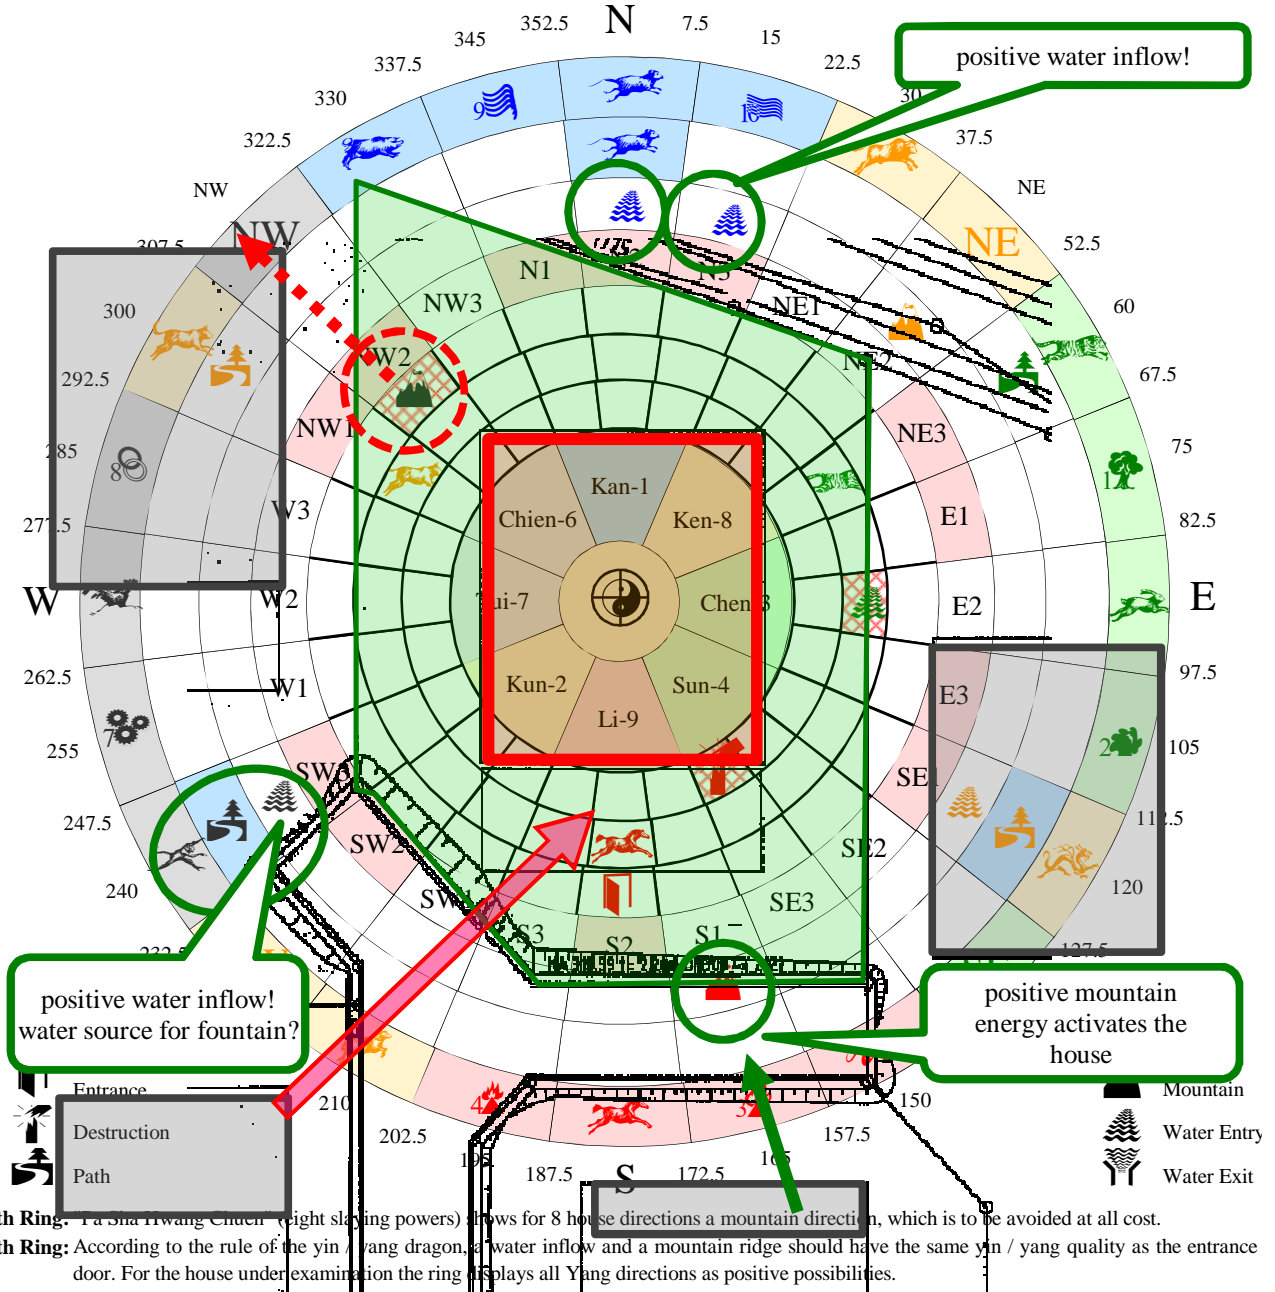

Advanced San He

according to Master Yap Cheng Hai

This rule of the advanced San He system analyzes several aspects of the surrounding landscape, including mountains, roads, water entries and exits as well as destroyed structures. Aspects to be avoided are crossed out.

1st Ring: The Kan - 1 house with color representing trigram elements.

2nd Ring "Chor San Kibble Sart" describes for each sitting a specific direction, in which rough mountains or destroyed, defect and ugly appearances are specially harmful.

3rd Ring: The "Peach Blossom Sha Road Formation" shows information about disadvantageous water entries, which are located in one of the 4 cardinal directions. They are occupied by the enemy of the Fire-trigram, which is determined by the animal of the door direction.

4th Ring: "Fa Sha Hwang Chuen" (eight slaying powers) flows for 8 house directions a mountain direction, which is to be avoided at all cost.

5th Ring: According to the rule of the yin / yang dragon, a water inflow and a mountain ridge should have the same yin / yang quality as the entrance door. For the house under examination the ring displays all Yang directions as positive possibilities.

6th Ring: "Five ghosts carry treasures" offers in 8 formulas information about auspicious mountain ridges and water inflows.

7th Ring: The "three harmony doors" determine auspicious road directions for the 4 sitting positions in the cardinal directions. The animal of the sitting position obtains support from its two partners of the same trigram and of its reflections. One of the 4 roads is sufficient for the positive influence.

8th Ring: The 24 directions or dragons appear in the outer circle as a reference. It consists of 12 animals, 10 elements and 4 directions. The background color represents the element.