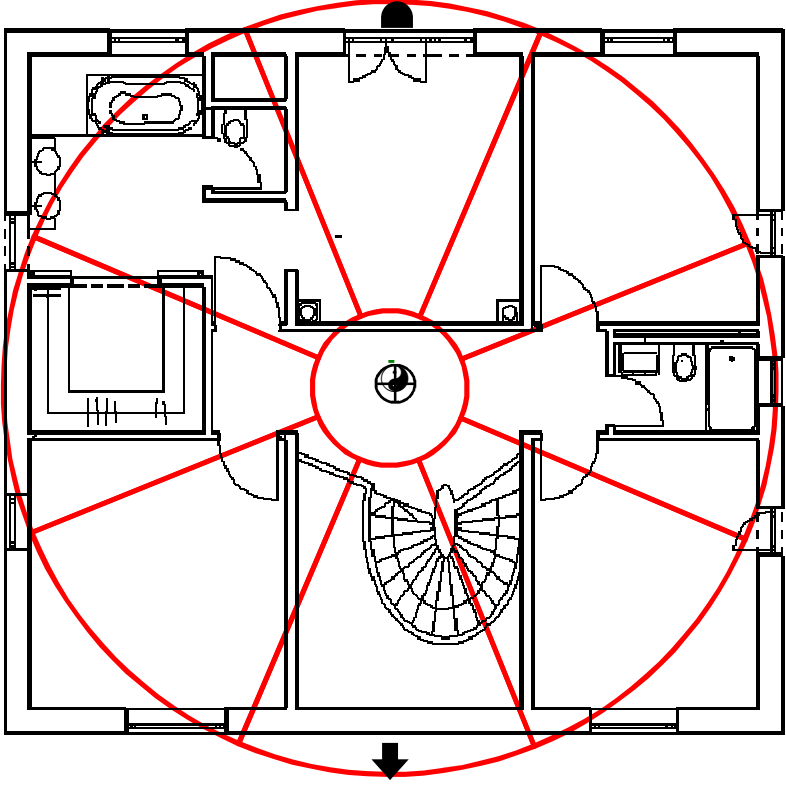

Kun - 2 Southwest Earth -90

Person	Trigram	Birth	Value	Symbol	Meaning
Marcus	Water[C]	Water[C]	-90	Earth	
Katja	Wood	Metal(S)	-70	the receptive	
Tim	Earth	Wood	+60	Relationship	Directional Bagua
Anna	Metal(S)	Metal(S)	+80	Career	3-Door Bagua
John	Earth	Wood	+60	Family rank	Mother, 50 -
Grandpa	Earth	Fire[R]	+90	Body part	Stomach, fertility

Promotion and prosperity. To enhance effects use Metal (gold coins).

Li - 9 South Fire +70

Person	Trigram	Birth	Value	Symbol	Meaning
Marcus	Water	Water	+70	Fire	
Katja	Wood[R]	Metal[C]	+80	clinging	
Tim	Earth(S)	Wood[R]	-80	Fame	Directional Bagua
Anna	Metal[C]	Metal[C]	-70	Mentor	3-Door Bagua
John	Earth(S)	Wood[R]	-80	Family rank	Second Daughter, 16 - 30
Grandpa	Earth(S)	Fire	-60	Body part	Heart, eyes, small intestine

Lots of prosperity & harmony. Be careful if these two numbers are at the entrance as too much energy is excited to make profit, could cause heart problem for occupants or head of household. During 8 period appears super prosperity and harmony.

Sun - 4 Southeast Wood +90

Person	Trigram	Birth	Value	Symbol	Meaning
Marcus	Water[R]	Water[R]	+90	Wind	
Katja	Wood	Metal	+60	gentle	
Tim	Earth[C]	Wood	-70	Wealth	Directional Bagua
Anna	Metal	Metal	-80	Children	3-Door Bagua
John	Earth[C]	Wood	-70	Family rank	Eldest Daughter, 31 - 49
Grandpa	Earth[C]	Fire(S)	-90	Body part	Nerves, thighs, posterior

Bad luck involves thievery and mental disorientation. If conditions are bad use Fire remedy.