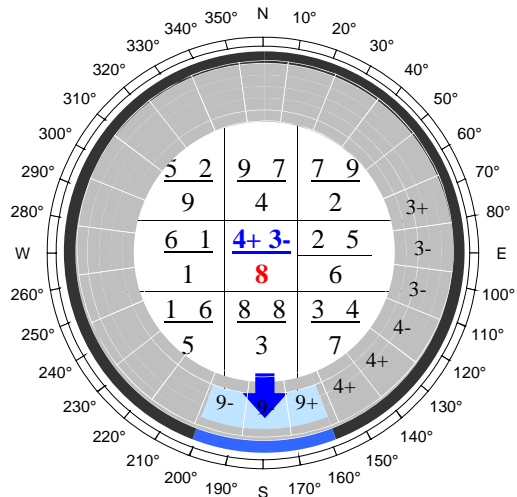

25.08.2008

Entry of House and Personal Data

Door direction for Bazhai System 180°

According to the Bazhai System - also known as the East / West Group System - the compass direction of the front door determines the constant energy qualities of the eight 45° sectors or trigrams. With the input direction of 180°, the house has its sitting position in the North sector. It belongs to the trigram Kan - 1 and is part of the East - Group. The trigrams show the internal energy potential of the various parts of the house. The more accurate direction, according to the 24 mountains, is situated in the sector of Wu, S2 172,5°-187,5°. The floor plan is displayed with 0° - North pointing to the top of the page.

Compass direction of house plan on top 0°

Consultation of: Altman Family

Kan - 1 East - Group

Facing for Flying Stars 180°

Birth year of the house: 2006

Use of replacement Stars no replacement

The Xuan Kong Fei Xing System - also known as Flying Stars - represents the time dimension of the Feng Shui. The facing is determined mainly by those factors of the environment which favor the incoming Qi. The measured direction of 180° belongs to the 15° sector Wu, S2 172,5°-187,5°. The "birth year" of the house is 2006; it belongs to the 8th 20-year circle; This determines the number 8 in the center of the grid. The energy potential for a house of the period 8 in the current period 8 is the highest. The flying stars of this direction are calculated without replacement stars.