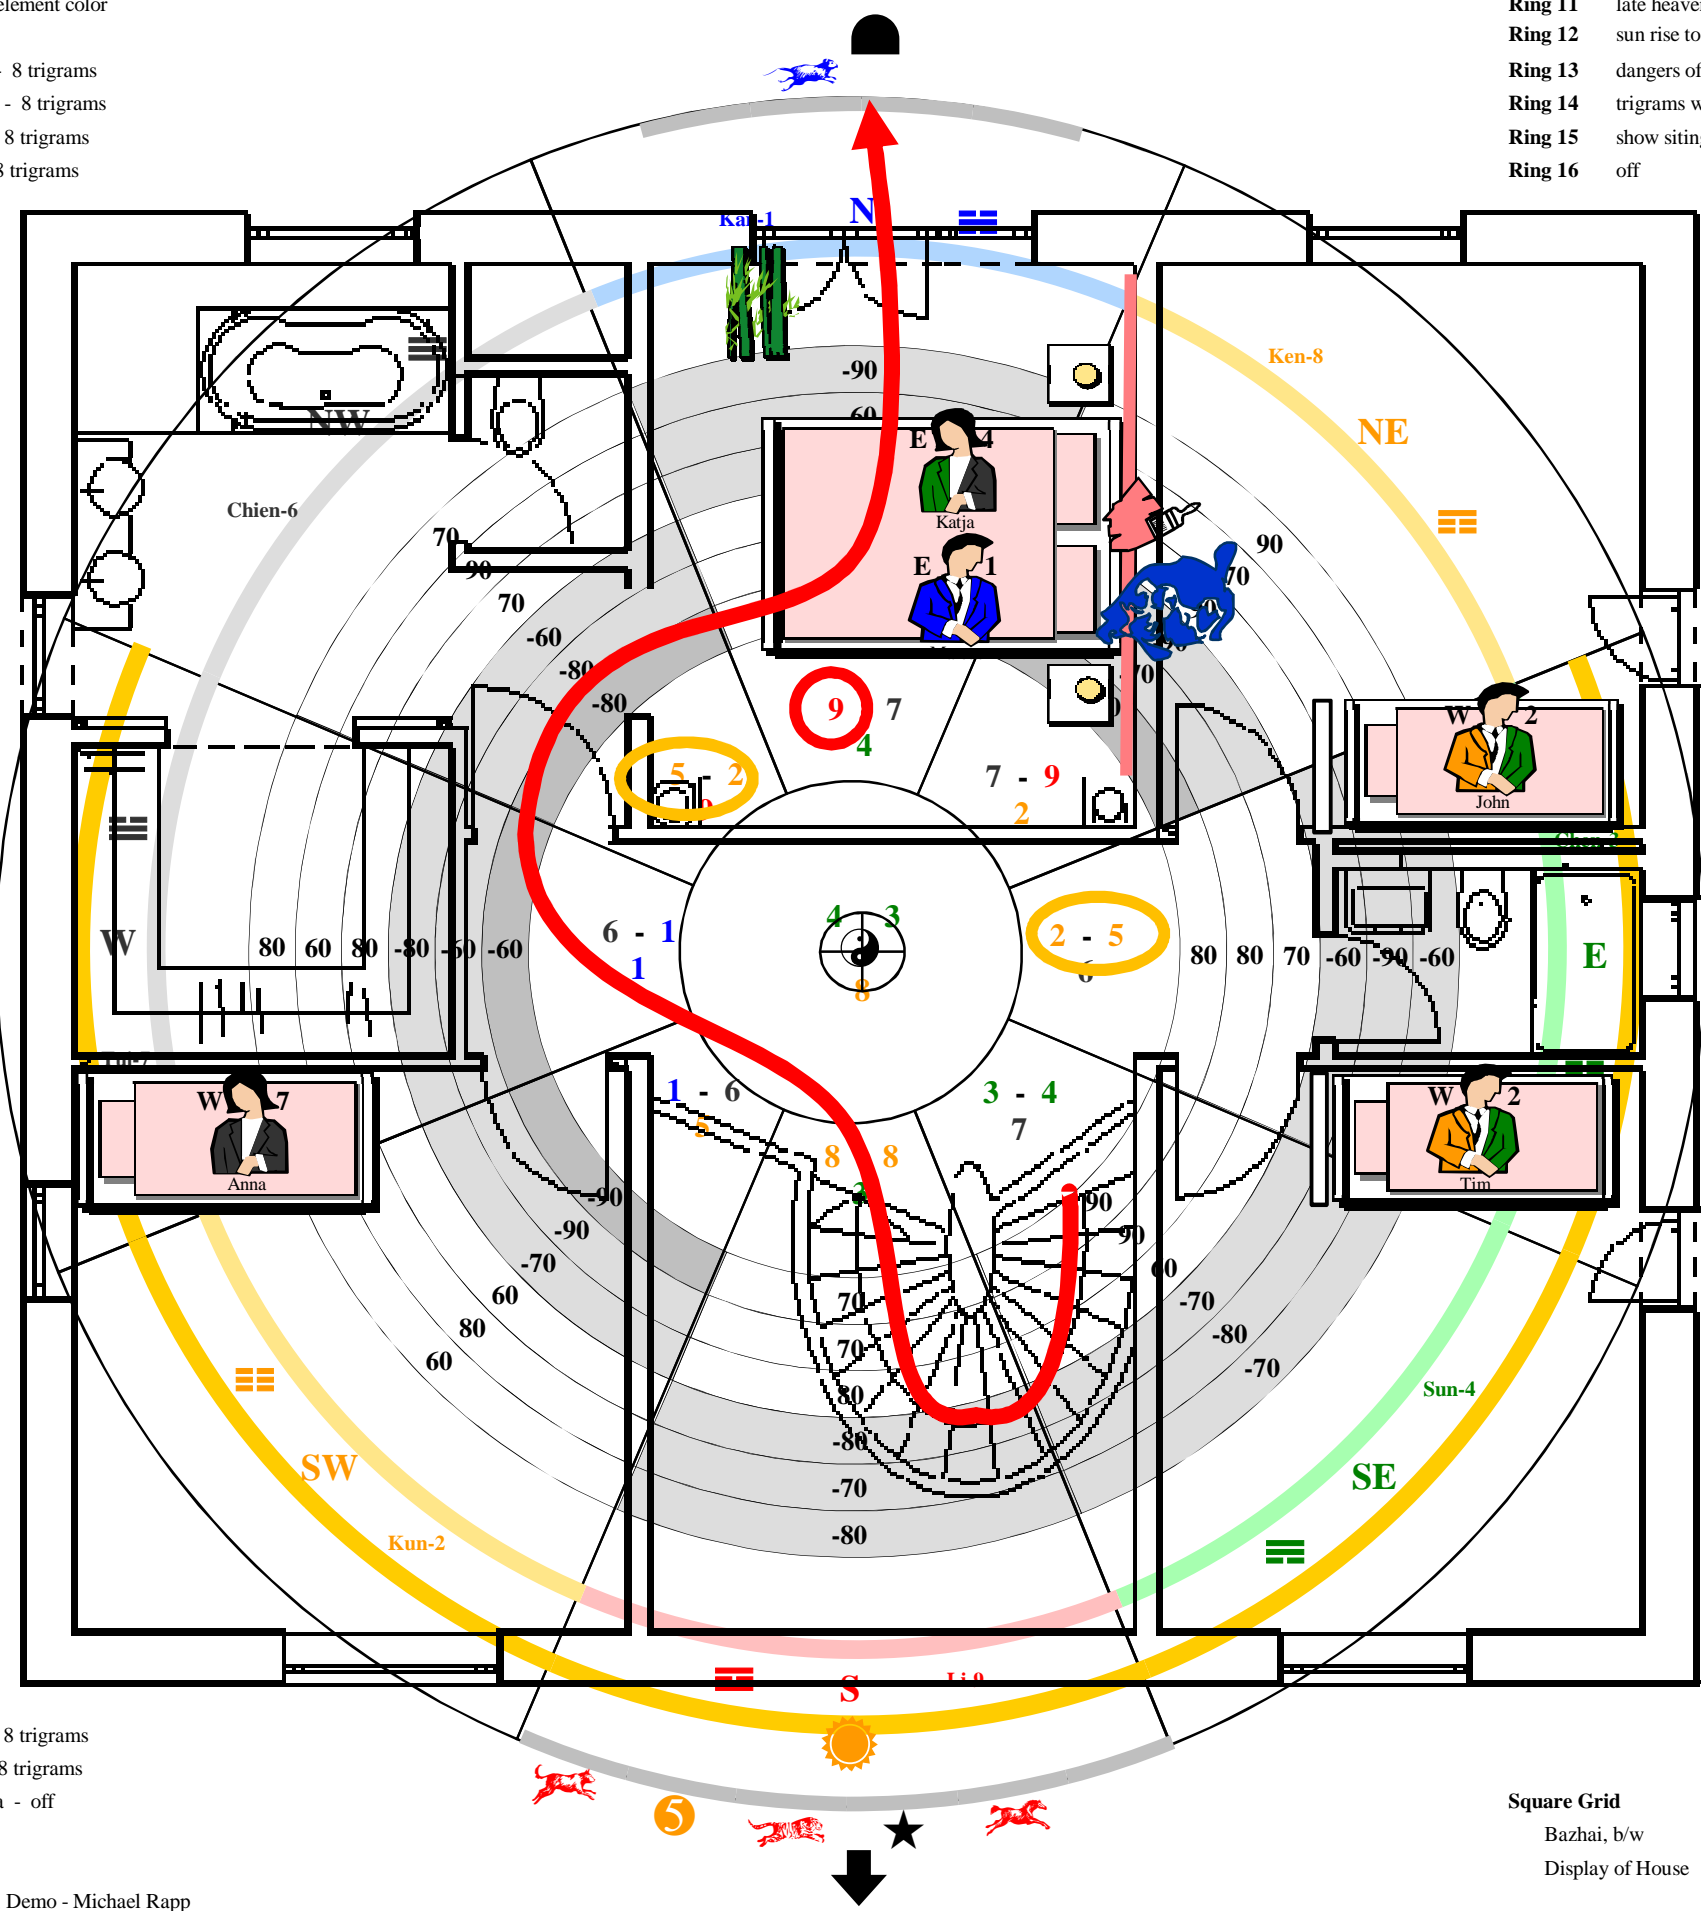

Castle Gates

Primary gate in Southeast is ACTIVE.

	NW	N	NE
	6	2	4
W	5	7	9
	1	3	8
	SW	S	SE
	NW	N	NE
	6	1	8
W	7	5	3
	2	9	4
	SW	S	SE

Secondary gate in Southwest is NOT active.

Dangers of the Year 2008

The Rat, the governing animal of the year 2008, is also known as Grand Duke Jupiter. According to legend he is very ugly and punishes direct eye contact. The unfavorable energy from the direction North, 345° - 15°, should be avoided by turning one's front out of this direction. The area opposite called the conflict star should be avoided as well.

The Horse is the enemy of Jupiter and its position in the animal circle is directly opposite (position of conflict star). Horse, Tiger and Dog form the gang of the 3 Shars or 3 Killings in the main direction of the Fire-trigram, which is the South. This sector has in the year 2008 much conflicting energy and one should not turn one's back on it.

The Yearly Star 1 of the year 2008 flies on its predetermined path through the trigram grid. The unlucky star number 5, due to its astronomical appearance, is referred to as Yellow 5. It appears in the sector South. Here one is confronted with additional challenges throughout the year.

House Kan - 1

	NW	N	NE
	-80	+60	-70
W	-60	East	+80
	-90	+70	+90
	SW	S	SE

Seat of the house 360 - N
Door direction 180 - S

Altman Family 0/ 180/ 180 2006 (0) (YP) (1) (Tm-Gm) (0)

- Ring 7 Anna - 8 trigrams
- Ring 8 John - 8 trigrams
- Ring 9 Grandpa - off
- Ring 10 off

Square Grid
Bazhai, b/w
Display of House